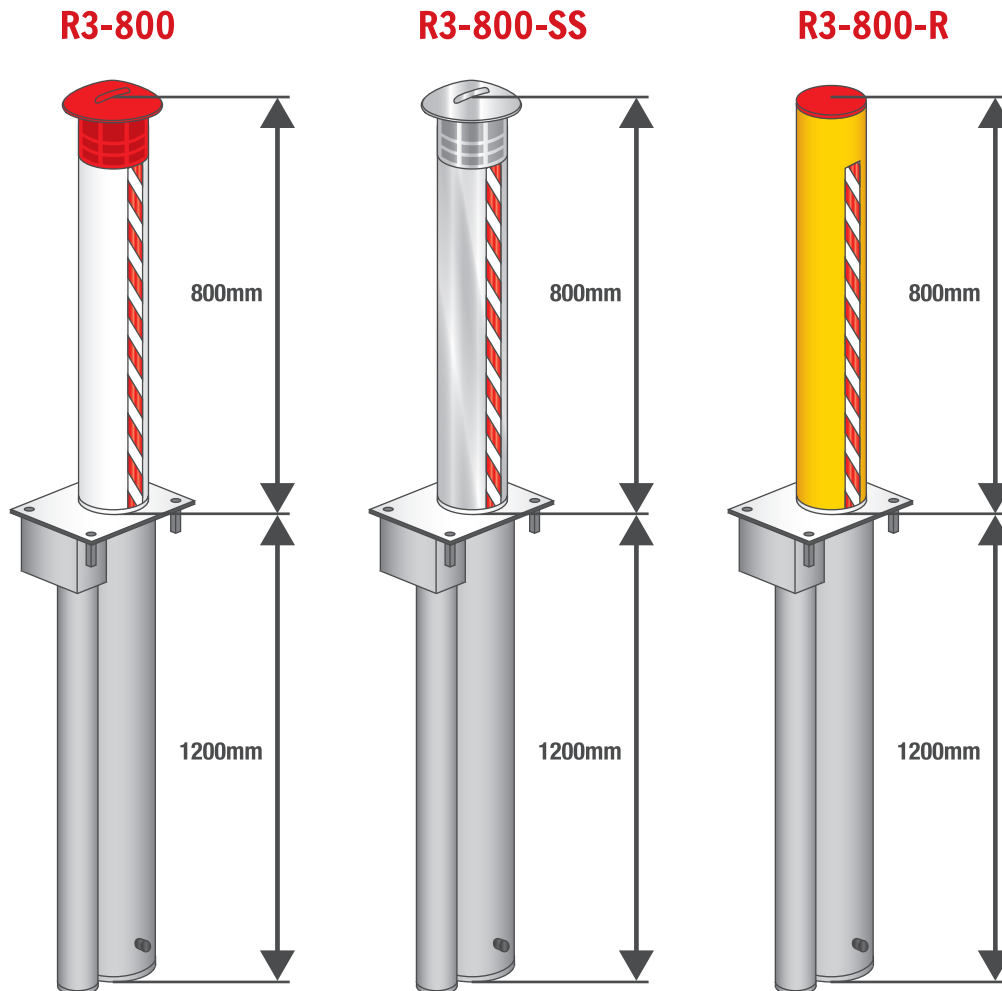

R3 - Automatic Security Bollard - Model Numbers