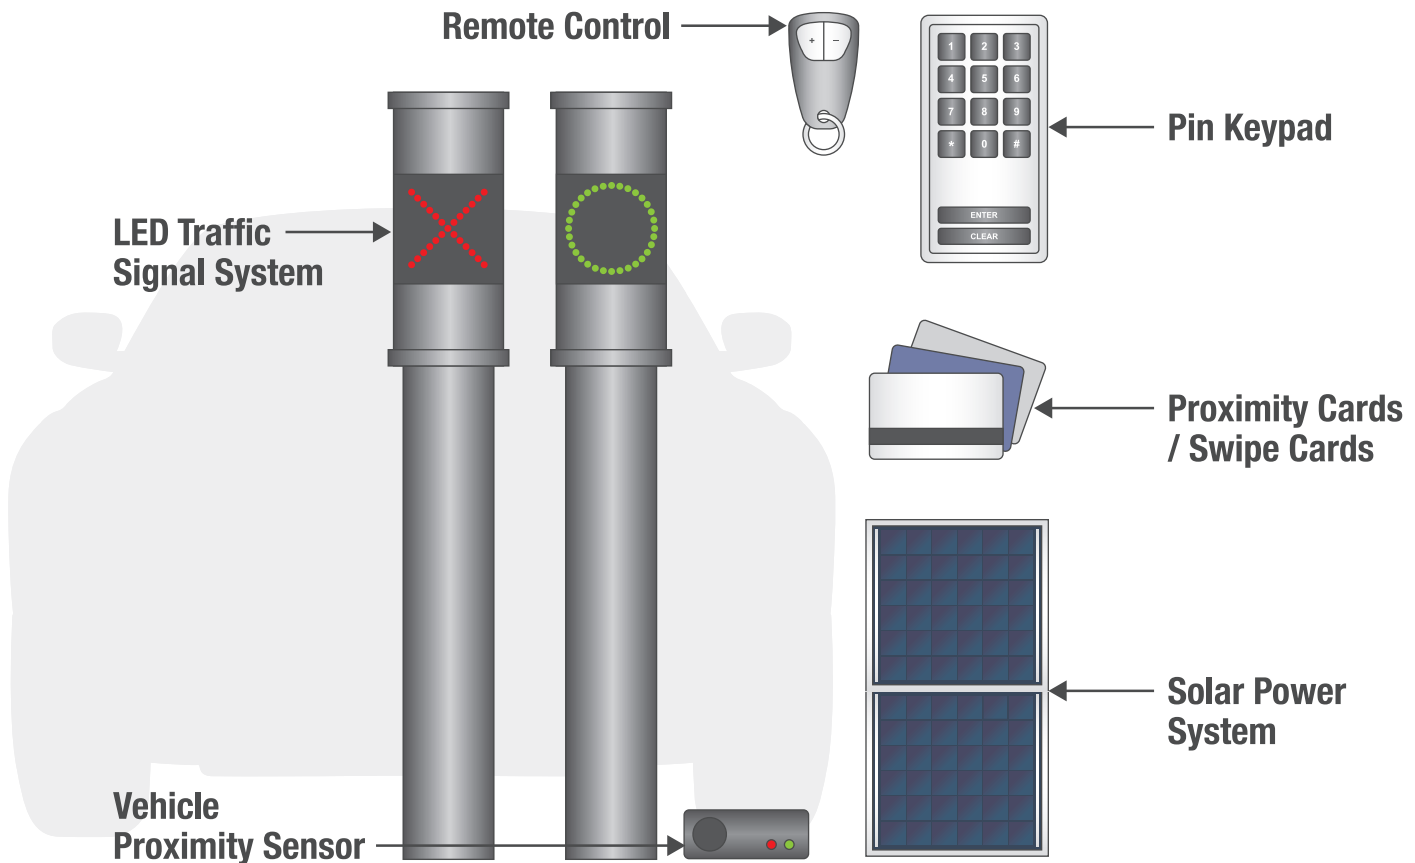

R3 - Automatic Security Bollard

Powered Bollard retracts below ground via multi-controlled automated system. Traffic signal lights, vehicle sensors and access cards also available.

Standard Features

- Premium class design manufactured in Western Australia
- Bollard manufactured from 100ØD x 4mm WT pipe Bollard
- Highly adaptable 12V control system with quick four-second operation
- Comes with fully-configurable digital Remote Control and "Smart" digital Battery Charger
- Corrosion resistant, galvanised steel, plastic primer & tough powder coat
- Lift handle lowers to be virtually flush with the top cap when not in use

R3 - Automatic Security Bollard - Safety & Operational Options

R3 Safety Device Options

Ensure maximum safety and efficiency of bollard operation with these additional safety devices:

- LED Traffic Signal system - illuminated 'stop' and 'go' safety signals indicate clearance for vehicles
- Vehicle Proximity Sensor - activates bollard retraction upon approach of vehicle, no manual control needed

R3 Operational Device Options

All control devices are 100% configurable and programmable to suit your requirements:

- Digital Remote Control (standard)
- Proximity Card / Swipe Card systems
- Digital Timers
- Pin Keypads
- Solar Power System - no mains connection needed