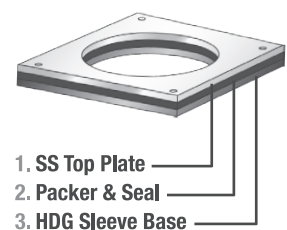

R3 - Automatic Security Bollard

Powered Bollard retracts below ground via multi-controlled automated system. Traffic signal lights, vehicle sensors and access cards also available.

Standard Features

- Premium class design manufactured in Western Australia
- Bollard manufactured from 100ØD x 4mm WT pipe Bollard
- Highly adaptable 12V control system with quick four-second operation
- Comes with fully-configurable digital Remote Control and "Smart" digital Battery Charger
- Corrosion resistant, galvanised steel, plastic primer & tough powder coat
- Lift handle lowers to be virtually flush with the top cap when not in use

Australian Standards

- AS 1450 Steel Tube & AS4792 HDG Coating
- AS4506-2005 & AS3754-1990 Powder Coating
- AS 1627.4-2005 Abrasive Blasting
- AS 2700 Colour Standards

OVERVIEW

TOP VIEW

TOP PLATE SEAL DETAILS