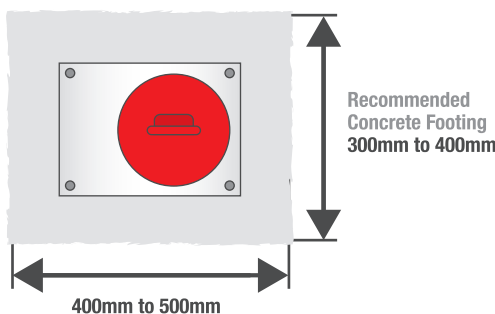

R3 - Automatic Security Bollard

Powered Bollard retracts below ground via multi-controlled automated system. Traffic signal lights, vehicle sensors and access cards also available.

Standard Features

- Premium class design manufactured in Western Australia
- Bollard manufactured from 100ØD x 4mm WT pipe Bollard
- Highly adaptable 12V control system with quick four-second operation
- Comes with fully-configurable digital Remote Control and "Smart" digital Battery Charger
- Corrosion resistant, galvanised steel, plastic primer & tough powder coat
- Lift handle lowers to be virtually flush with the top cap when not in use

Optional Features

- Any Powder Coat colour or combination of body / cap (extra costs apply)
- Stainless Steel finish in grade 304 or 316
- Solar Power System to power independently - no mains needed
- Choose your Safety Devices
- Choose your Operational Devices

Australian Standards

- AS 1450 Steel Tube & AS4792 HDG Coating
- AS4506-2005 & AS3754-1990 Powder Coating
- AS 1627.4-2005 Abrasive Blasting
- AS 2700 Colour Standards

OVERVIEW

TOP VIEW

TOP PLATE SEAL DETAILS