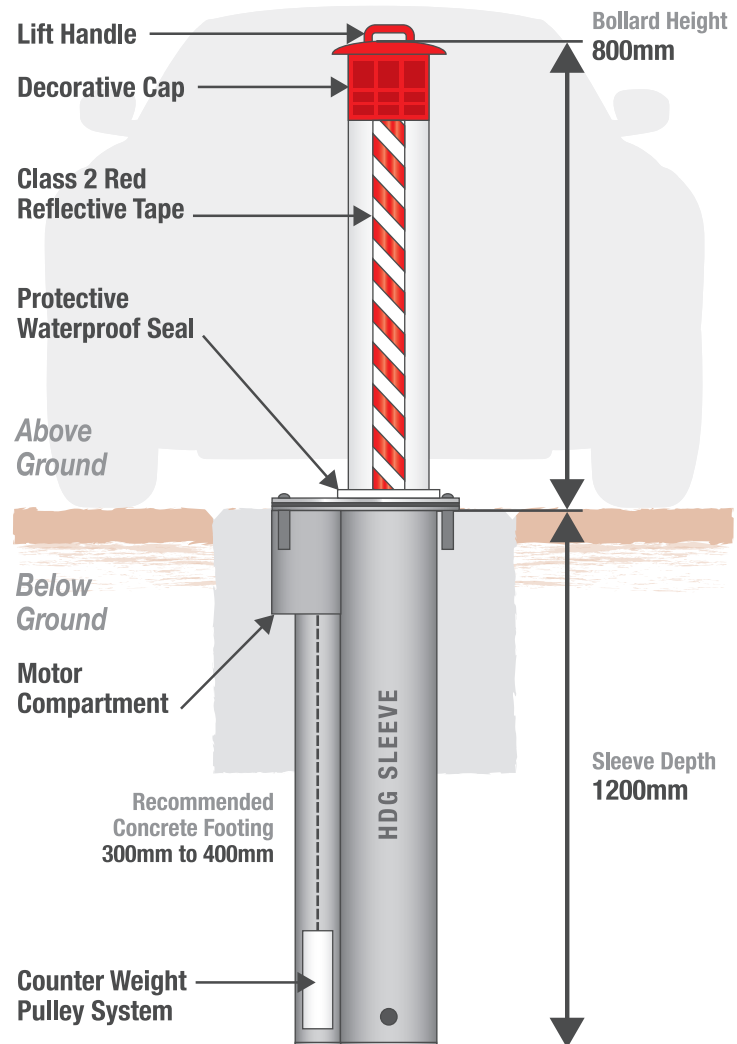

R3 - Automatic Security Bollard

Powered Bollard retracts below ground via multi-controlled automated system. Traffic signal lights, vehicle sensors and access cards also available.

Standard Features

- Premium class design manufactured in Western Australia
- Bollard manufactured from 100ØD x 4mm WT pipe Bollard
- Highly adaptable 12V control system with quick four-second operation
- Comes with fully-configurable digital Remote Control and "Smart" digital Battery Charger
- Corrosion resistant, galvanised steel, plastic primer & tough powder coat
- Lift handle lowers to be virtually flush with the top cap when not in use

Optional Features

- Any Powder Coat colour or combination of body / cap (extra costs apply)
- Stainless Steel finish in grade 304 or 316
- Solar Power System to power independently - no mains needed
- Choose your Safety Devices
- Choose your Operational Devices

Australian Standards

- AS 1450 Steel Tube & AS4792 HDG Coating
- AS4506-2005 & AS3754-1990 Powder Coating
- AS 1627.4-2005 Abrasive Blasting
- AS 2700 Colour Standards

OVERVIEW