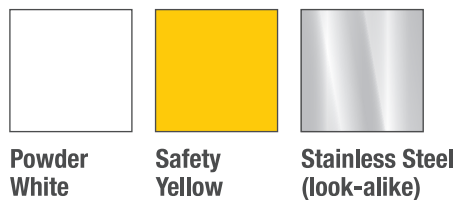

Optional Features

- Any Powder Coat colour or combination of body / cap (extra costs apply)
- Stainless Steel finish in grade 304 or 316
- Solar Power System to power independently - no mains needed
- Choose your Safety Devices
- Choose your Operational Devices

R3 - Automatic Security Bollard - Model Numbers

Available "Tough" Plastic Coatings
 Stocked Standard Colours

Also available in any standard Dulux® powder coat colour. View range at www.duluxpowder.com.au. Additional costs may apply.